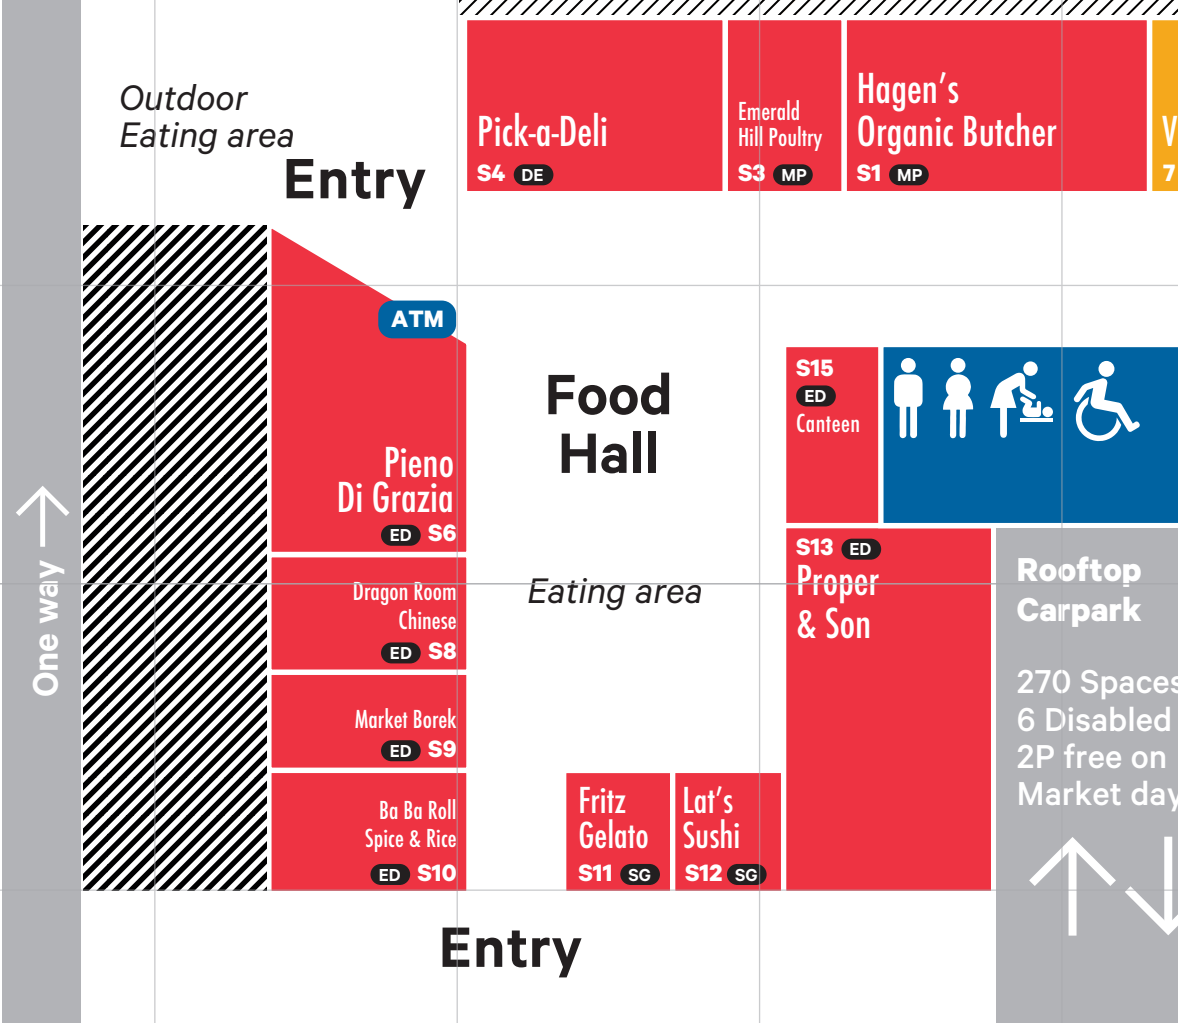

01 02 03 04 05 06 07 08 09 10 11 12 13

York Street

To Tram No. 12 - Clarendon and York Street →

800 car spaces

A

B

C

D

E

F

G

H

I

A

B

C

D

E

F

G

H

I

No. 96 Tram to City 12 minutes

No. 96 Tram to St.Kilda 7 minutes

South Melbourne Station

One way ↑

One way ↓

Eating area

Bus Stop

Coventry Street

To Tram No. 12 - Clarendon and York Street →

01 02 03 04 05 06 07 08 09 10 11 12 13