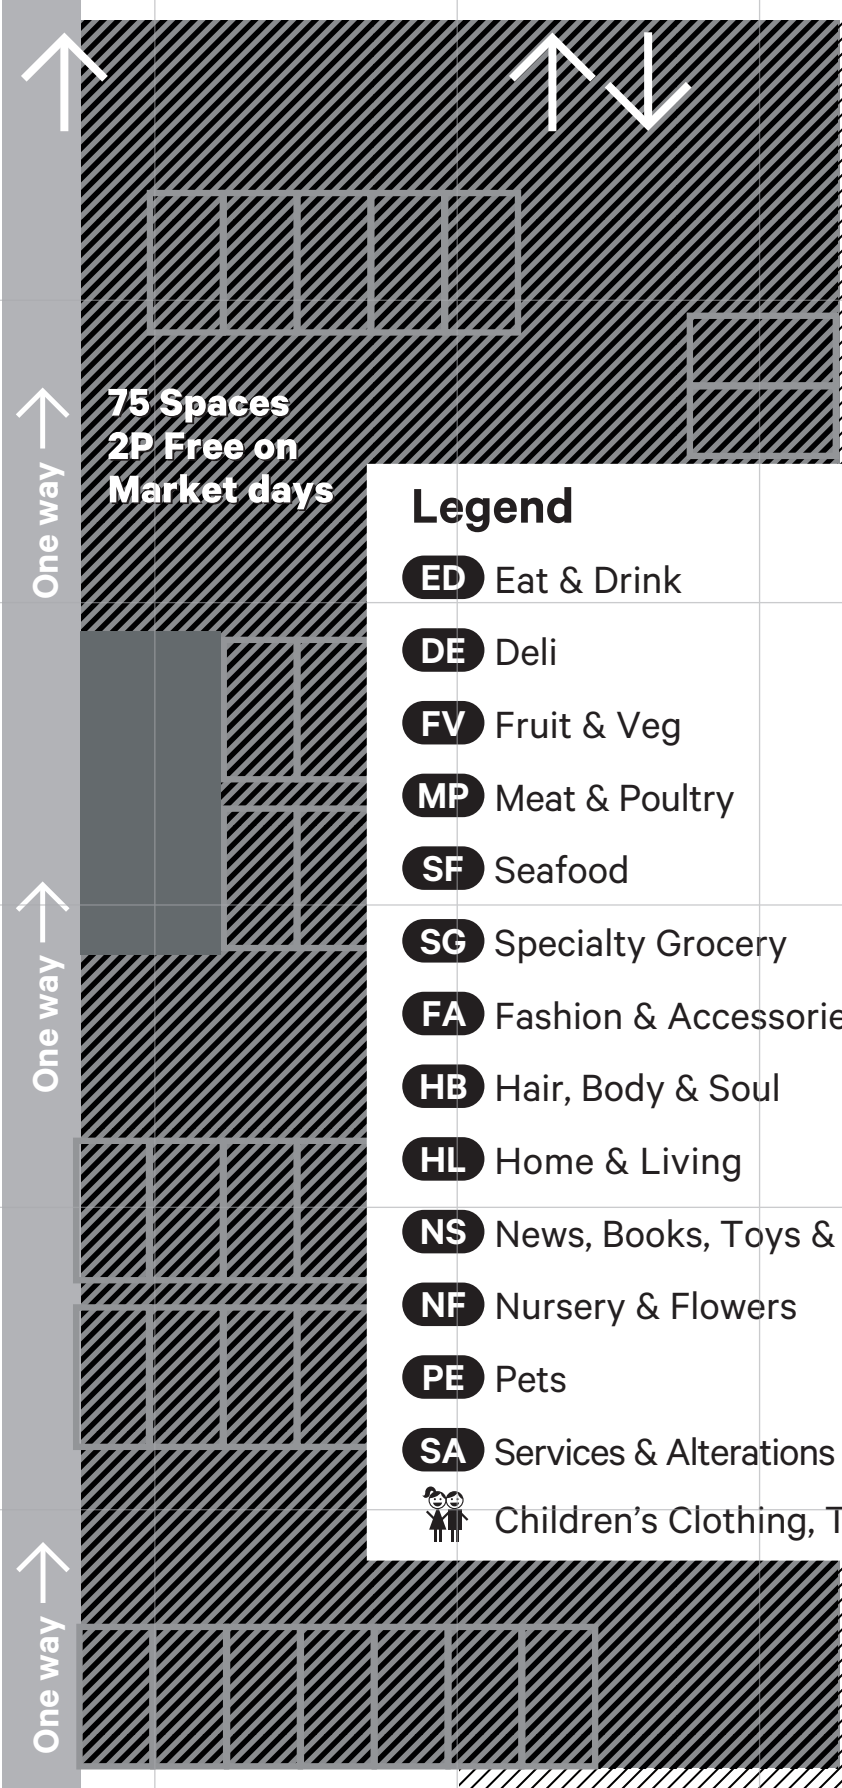

E

F

G

H

I

A

B

C

D

E

F

G

H

I

No. 96 Tram to City 12 minutes

No. 96 Tram to St.Kilda 7 minutes

South Melbourne Station

One way ↑

One way ↓

Eating area

Bus Stop

Coventry Street

To Tram No. 12 - Clarendon and York Street →

01 02 03 04 05 06 07 08 09 10 11 12 13