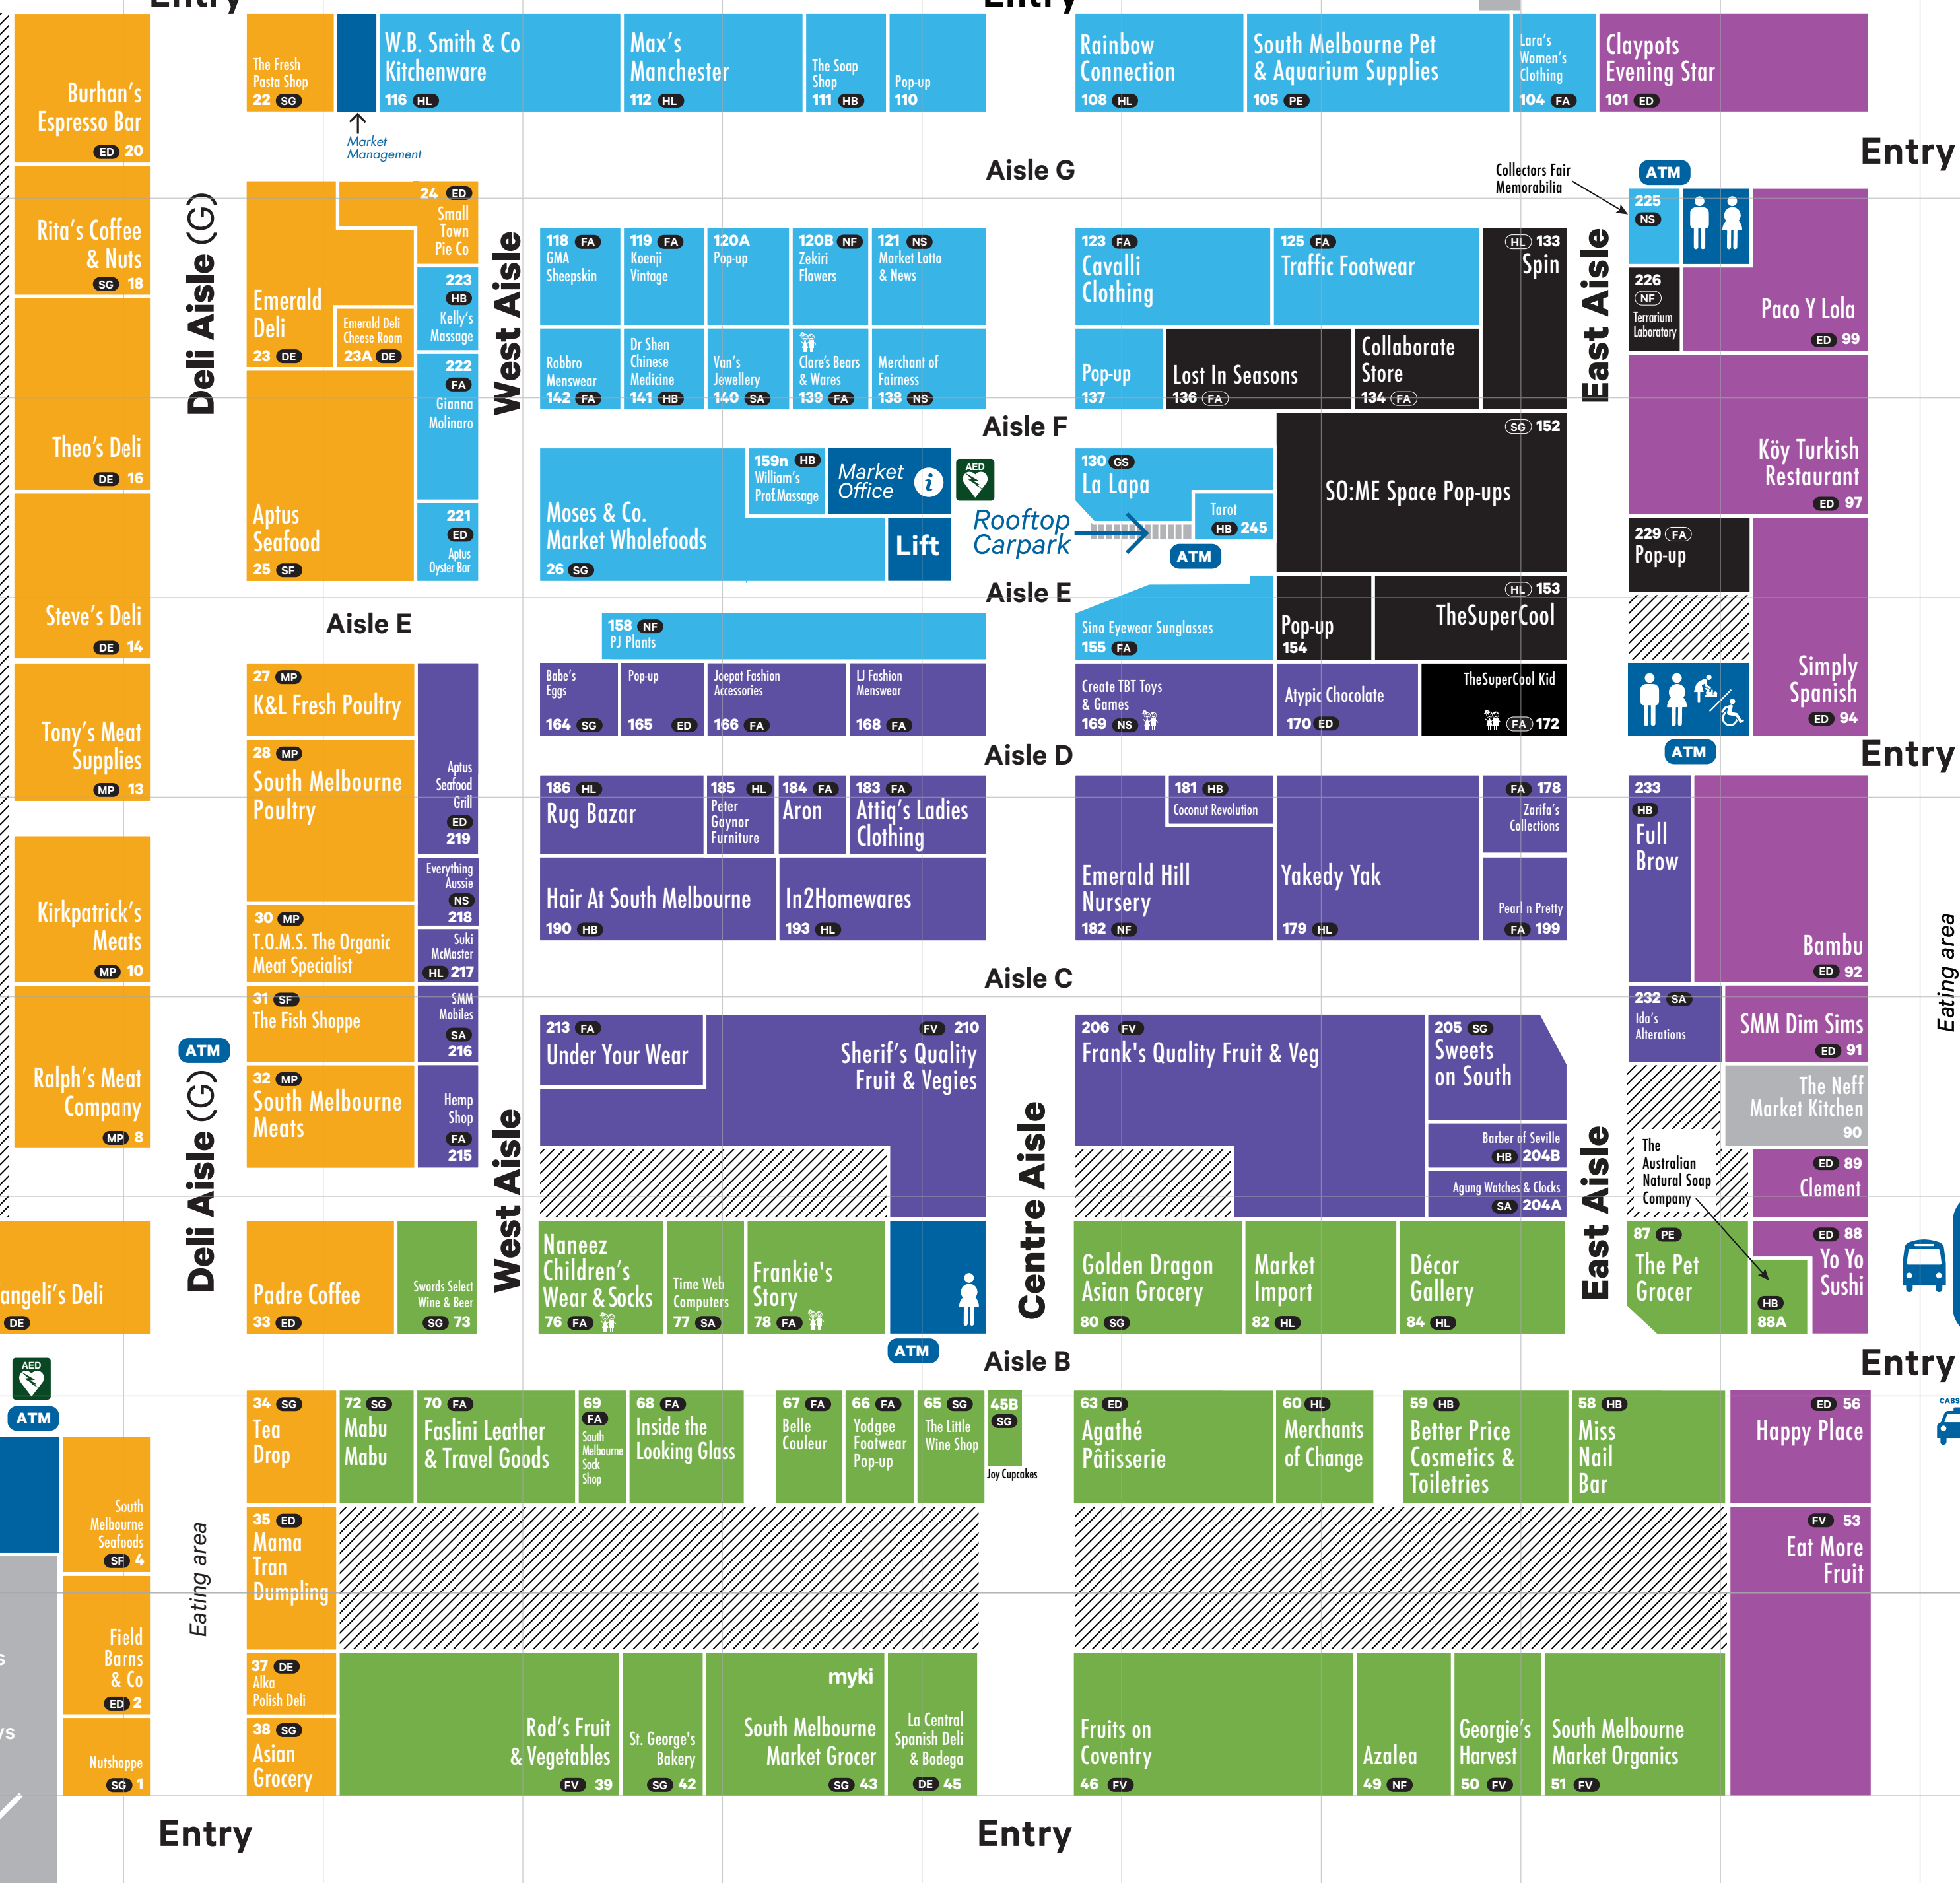

01 02 03 04 05 06 07 08 09 10 11 12 13

York Street

To Tram No. 12 - Clarendon and York Street →

800 car spaces

A

B

C

D

E

F

G

H

I

A

B

C

D

E

F

G

H

I

No. 96 Tram to City 12 minutes

No. 96 Tram to St.Kilda 7 minutes

South Melbourne Station

One way ↑

One way ↓

Eating area

Bus Stop

Coventry Street

To Tram No. 12 - Clarendon and York Street →

01 02 03 04 05 06 07 08 09 10 11 12 13