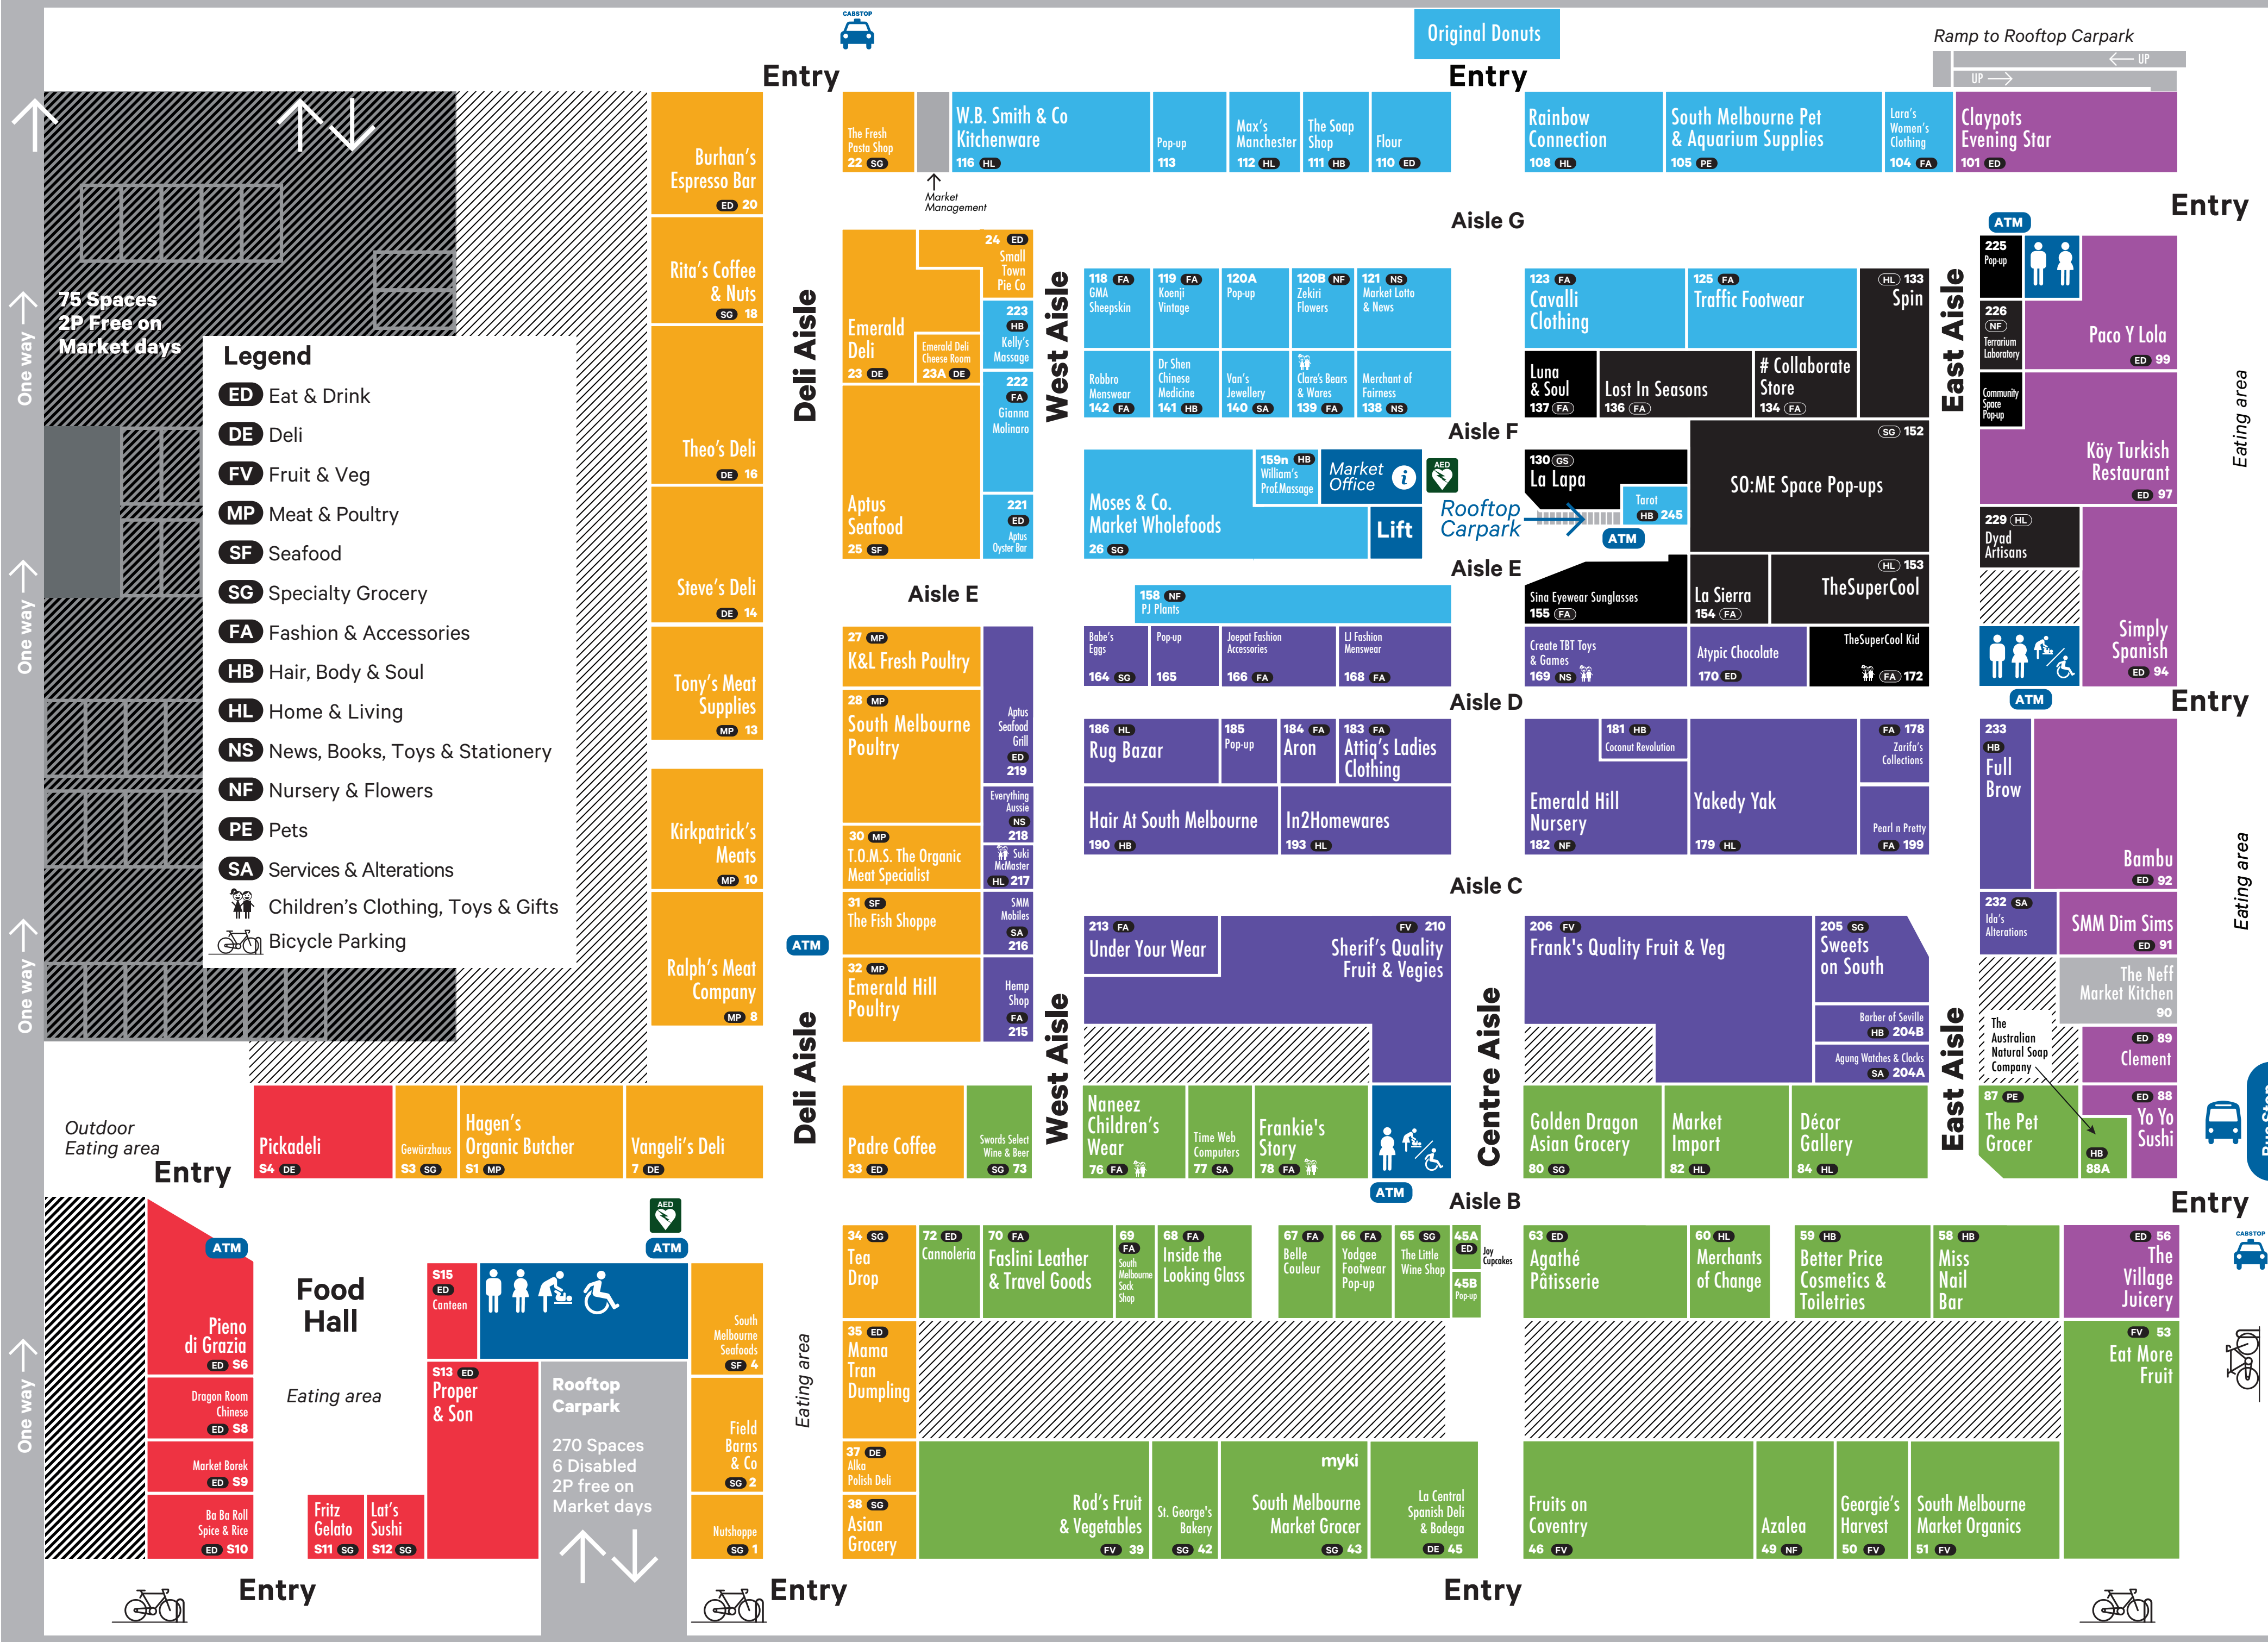

800 car spaces

York Street

To Tram No. 12 - Clarendon and York Street →

Coventry Street

To Tram No. 12 - Clarendon and York Street →

No. 96 Tram to City 12 minutes

No. 96 Tram to St.Kilda 7 minutes

South Melbourne Station

Cecil Street

One way ↑

One way ↑

One way ↑

One way ↑

Eating area

Eating area

Eating area

Eating area

Eating area

Bus Stop

CARSTOP

ATM

ATM

ATM

ATM